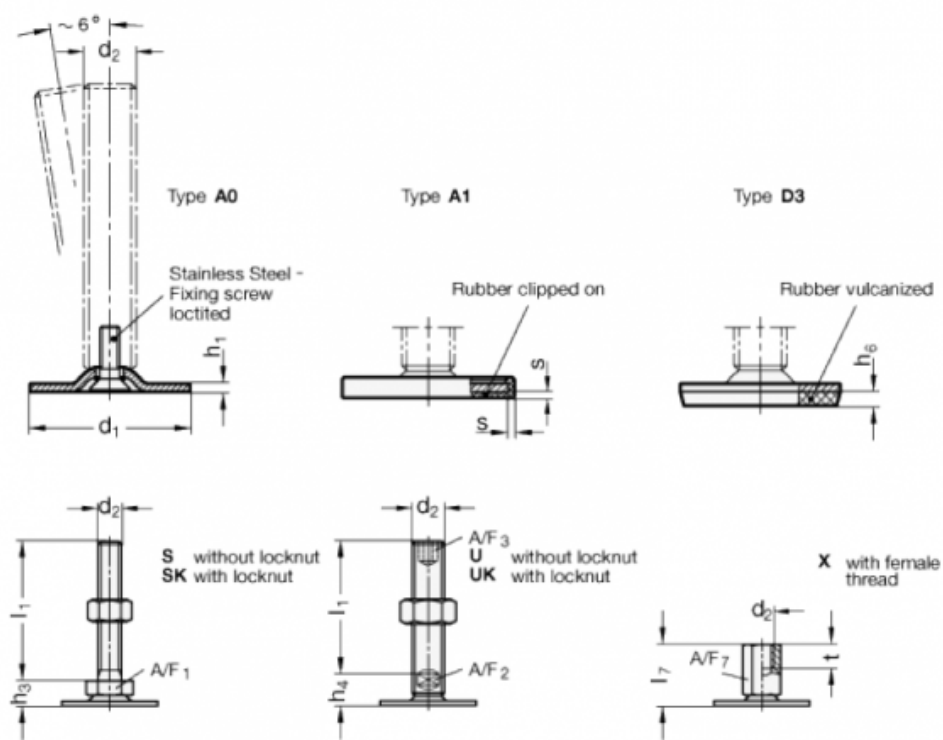

Data Sheet

Article number: 204080M16100A3UK

Description: E+G levelling foot
GN 40-80-M16-100-A3-UK

Note: UK With nut, Hexagon socket at the top, Wrench flat at the bottom

Measures

A/F2 = 12
A/F3 = 8
d1 = 80
d2 = M16
h1 = 3
h4 = 18
h6 = 5
l1 = 100